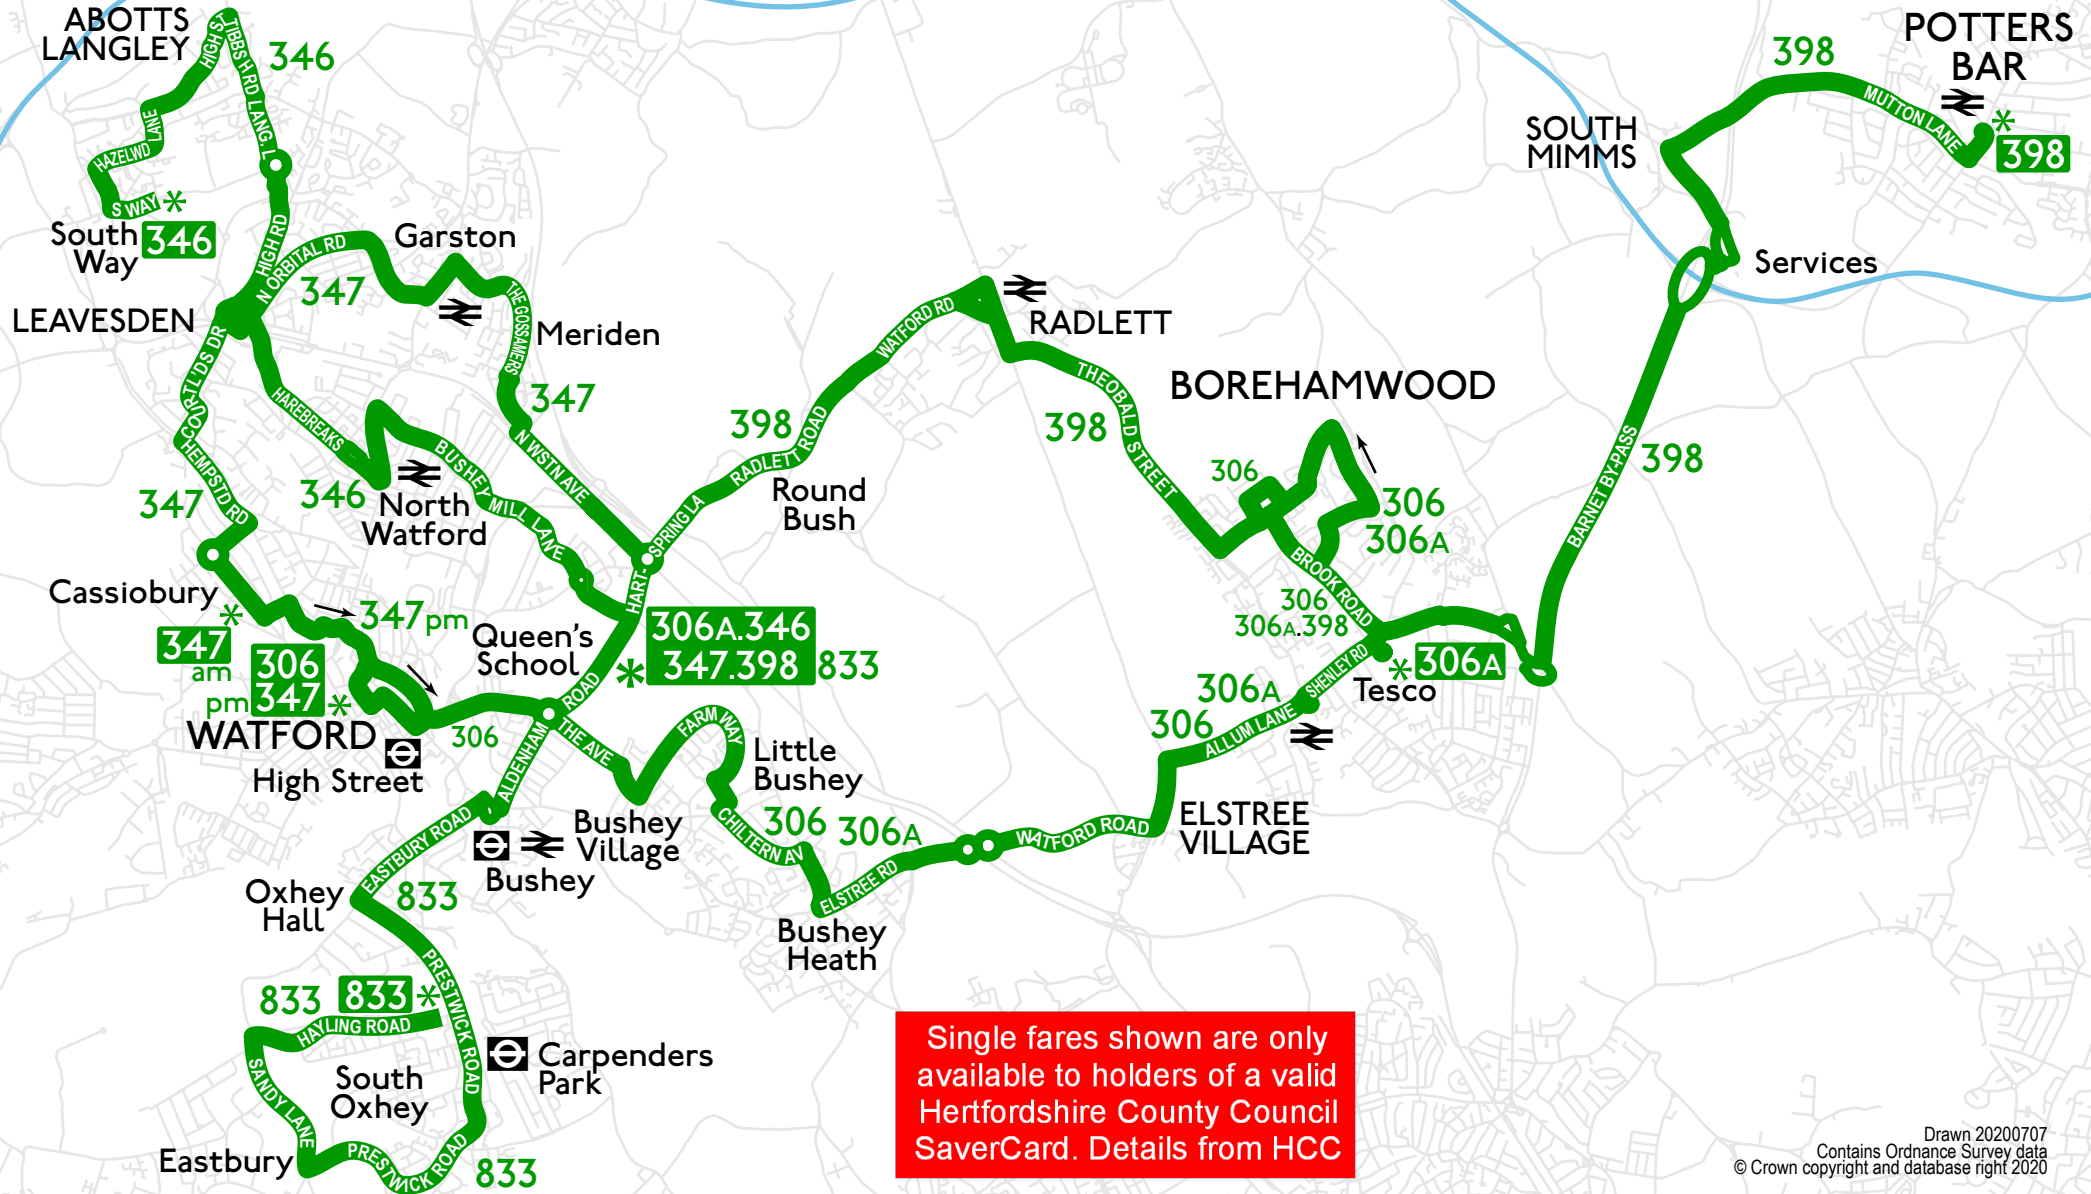

Buses to Queens' School

Single fares shown are only available to holders of a valid Hertfordshire County Council SaverCard. Details from HCC

Bus services To & From Queens' School

From September 2021

from Borehamwood 306A	
Borehamwood, Tesco (Stop B)	07:08
Borehamwood, Crown Road	07:11
Borehamwood, opp Redwood Rise	07:14
Borehamwood, Leeming Road (S-bound)	07:19
Borehamwood, Tesco (Stop A)	07:25
Elstree & Borehamwood Railway Station (Stop B)	07:30
Elstree, opp Watling Court	07:40
Bushey Heath, opp Rosary Priory	07:47
Bushey Heath, opp Holly Grove	07:49
Bushey, opp Oundle Avenue	07:52
Bushey, nr Little Reddings School	07:54
Bushey, nr Moatfield Road	07:57
Bushey, nr Leisure Centre	08:06
Bushey, Queens School (outside)	08:15

Additional daily buses operate on route 306 to/from The Avenue

from South Oxhey 833	
South Oxhey, nr Colnbrook School	07:23
South Oxhey, nr Trevoise Way	07:23
South Oxhey, opp Fulford Grove	07:24
South Oxhey, nr Embleton Road	07:25
South Oxhey, opp Hallowes Crescent	07:26
South Oxhey, opp Ashburnham Drive	07:27
South Oxhey, nr Ashridge Drive	07:33
South Oxhey, opp Heysham Drive	07:35
South Oxhey, Carpenders Park Railway Station (Stop C)	07:41
South Oxhey, adj Hayling Road	07:43
South Oxhey, opp Thorpe Crescent	07:49
Oxhey, nr Deacons Hill	07:52
Bushey, Railway Station West (Stop D)	07:55
Bushey, nr Leisure Centre	08:08
Bushey, Queens School (outside)	08:12

from Borehamwood & Radlett 398	
Borehamwood, opp Studio Way	07:26
Borehamwood, Tesco (Stop A)	07:31
Borehamwood, opp Elstree Studios	07:32
Borehamwood, Leeming Road (N-bound)	07:36
Borehamwood, opp Wetherby Road	07:41
Radlett, Highfield House	07:44
Radlett, opp Craigweil Avenue	07:46
Radlett, Post Office	07:48
Radlett, Red Lion Hotel (Stop A)	07:50
Round Bush, nr Roundbush Lane	07:55
Queens School Grounds	08:15